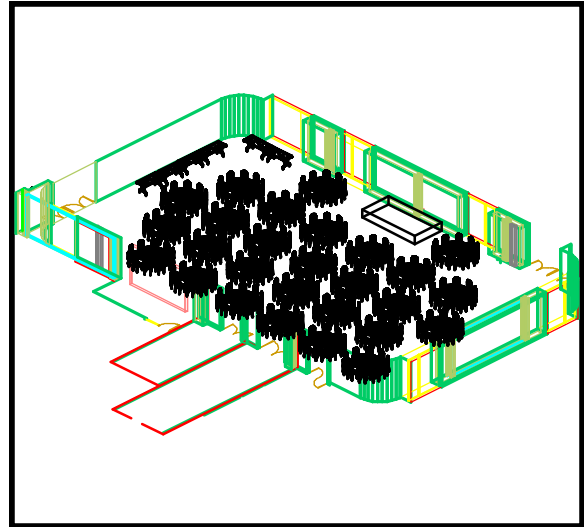

Plan: Not to scale

Building	Student Recreation Center
Room	Multi-purpose Room
SQFT	6651
Tables/Chairs	26/208
File Name	Multi-purpose Rm - Banq. stage on scoreb