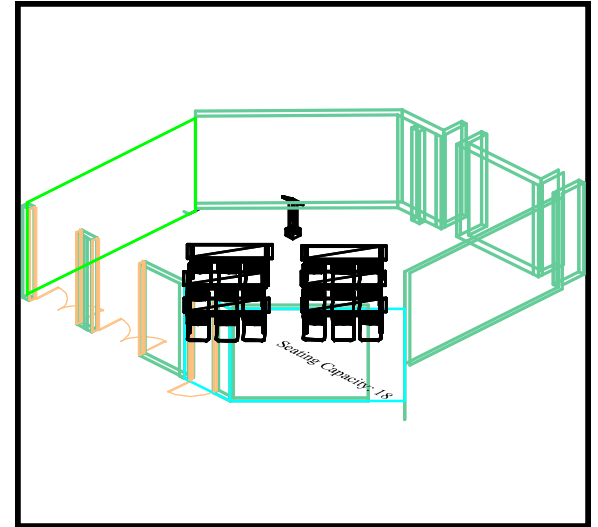

Seating Capacity: 18

COLUMBUS
STATE
UNIVERSITY

Building	Davidson
Room	254
SQFT	1218
Tables/Chairs	6/18
File Name	254 - Classroom