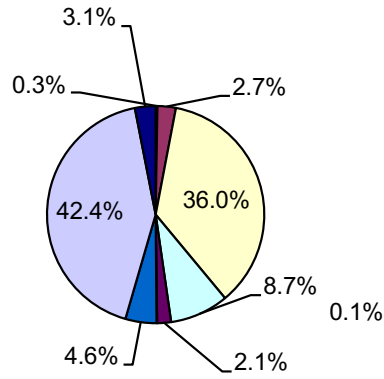

CSU Facts & Figures 2023: Enrollment by Race/Ethnicity

Fall 2023 Enrollment by Race/Ethnicity

- American Indian or Alaska Native
- Asian
- Black or African American
- Hispanic or Latino
- International Student
- Native Hawaiian or Pacific Islander
- Two of More Races
- White
- Race and Ethnicity Unknown