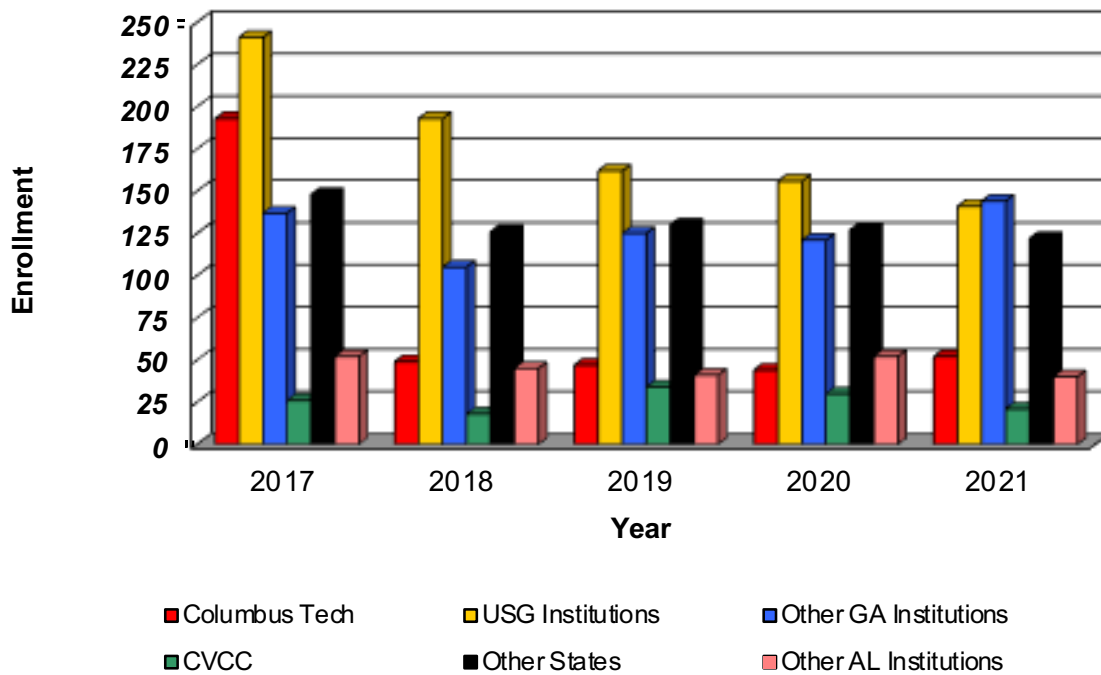

CSU Facts & Figures 2021: Transfer Institution

Transfer Students Enrolled by Last College Attended

Transfer Students Enrolled by Last College Attended							
	Fall 2017	Fall 2018	Fall 2019	Fall 2020	Fall 2021	4-Year # Change	4-Year % Change
Columbus Tech College	193	49	47	44	52	-141	-73.1%
Univ System of GA Inst.	241	193	162	156	141	-100	-41.5%
Other Georgia Institutions	137	105	125	121	144	7	5.1%
Chattahoochee Valley CC	26	18	34	30	21	-5	-19.2%
Other Alabama Institutions	52	45	41	52	40	-12	-23.1%
Institutions - Other States	148	126	130	127	122	-26	-17.6%
Total	797	536	539	530	520	-277	-34.8%