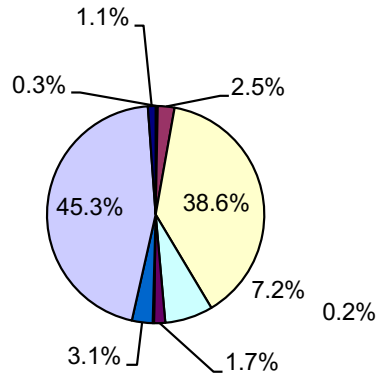

CSU Facts & Figures 2017: Enrollment by Race/Ethnicity

Fall 2017 Enrollment by Race/Ethnicity

- American Indian or Alaska Native
- Asian
- Black or African American
- Hispanic or Latino
- International Student
- Native Hawaiian or Pacific Islander
- Two of More Races
- White
- Race and Ethnicity Unknown