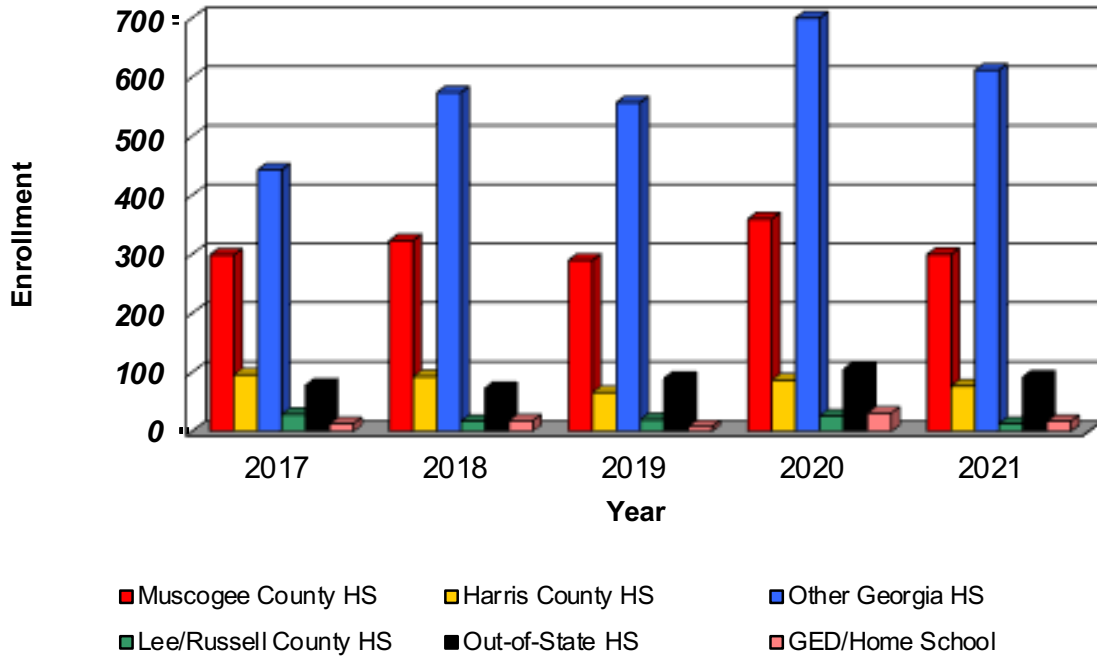

# CSU Facts & Figures 2021: High School Attended

## Entering Freshmen by High School Attended

Entering Freshmen by High School Attended							
	Fall 2017	Fall 2018	Fall 2019	Fall 2020	Fall 2021	4-Year # Change	4-Year % Change
<b>Muscogee County</b>							
Brookstone	3	3	4	3	3	0	0.0%
Carver	6	14	15	20	28	22	366.7%
Columbus	60	65	56	62	56	-4	-6.7%
Hardaway	45	43	36	47	36	-9	-20.0%
Jordan	12	12	9	9	13	1	8.3%
Kendrick	13	14	6	18	7	-6	-46.2%
Northside	82	73	88	109	80	-2	-2.4%
Pacelli	9	14	10	8	11	2	22.2%
Shaw	26	46	40	47	48	22	84.6%
Spencer	22	6	10	12	8	-14	-63.6%
Other Muscogee Co HS	21	33	16	25	10	-11	-52.4%
<b>Total Muscogee County</b>	<b>299</b>	<b>323</b>	<b>290</b>	<b>360</b>	<b>300</b>	<b>1</b>	<b>0.3%</b>
Harris County	96	93	66	87	77	-19	-19.8%
Other GA High Schools	443	574	557	738	612	169	38.1%
Lee/Russell County	29	17	20	26	13	-16	-55.2%
Out-of-State High Schools	78	73	90	105	92	14	17.9%
GED/Home School	13	18	8	31	17	4	30.8%
<b>Total</b>	<b>958</b>	<b>1,098</b>	<b>1,031</b>	<b>1,347</b>	<b>1,111</b>	<b>153</b>	<b>16.0%</b>