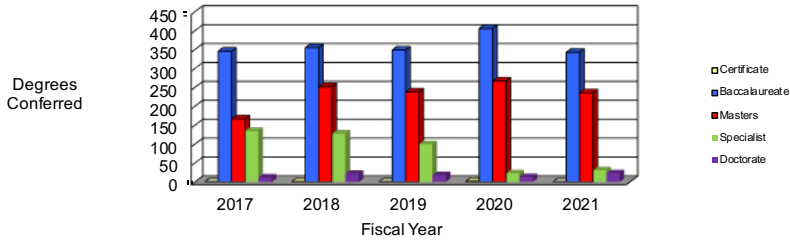

CSU Facts & Figures 2021: Degrees Awarded

Degrees Awarded: College of Education & Health Professions

Degrees Awarded: College of Education & Health Professions								
Degree Program	FY 2017	FY 2018	FY 2019	FY 2020	FY 2021	4-Year # Change	4-Year % Change	
<i>Certificate - Undergraduate</i>								
Army Medic Health Science	0	0	0	0	0	0	#DIV/0!	
<i>Certificate - Graduate</i>								
Health Informatics	0	1	0	0	0	0	#DIV/0!	
Marriage & Family Therapy	0	0	0	2	0	0	#DIV/0!	
Nurse Educator	0	0	0	0	0	0	#DIV/0!	
Online Teaching	0	0	0	0	0	0	#DIV/0!	
<i>Total</i>	0	1	0	2	0	0	#DIV/0!	
<i>Baccalaureate</i>								
BSEd Early Childhood Education	36	32	30	37	21	-15	-41.7%	
BS Exercise Science	40	44	35	54	40	0	0.0%	
BSEd Health & Physical Education	5	7	5	1	15	10	200.0%	
BS Health Sciences	59	80	63	72	63	4	6.8%	
BSEd Middle Grades Education	8	7	6	9	6	-2	-25.0%	
BSN Nursing	188	172	207	224	189	1	0.5%	
BSEd Sp Ed - General Curriculum	10	13	3	9	9	-1	-10.0%	
<i>Total</i>	346	355	349	406	343	-3	-0.9%	
<i>Masters</i>								
MEd Curr & Instr in Accom Teaching	16	23	15	28	21	5	31.3%	
MS Clinical Mental Health Counseling	6	22	17	15	9	3	50.0%	
MEd Educational Leadership	2	18	20	15	32	30	1500.0%	
MEd/MAT Early Childhood Education	13	10	20	21	4	-9	-69.2%	
MS Exercise Science	5	8	3	7	2	-3	-60.0%	
MSN Family Nurse Practitioner	26	39	55	90	93	67	257.7%	
MAT/Med Elementary Teacher Education	NA	NA	NA	NA	25	#VALUE!	#VALUE!	
MEd/MAT Health & Physical Education	7	8	5	5	2	-5	-71.4%	
MEd/MAT Middle Grades Education	1	5	6	2	2	1	100.0%	
MSN Nursing	7	15	13	12	10	3	42.9%	
MEd School Counseling	5	9	6	6	5	0	0.0%	
MEd/MAT School Library Media	NA	NA	NA	NA	NA	#VALUE!	#VALUE!	
MATC Secondary Education	7	9	6	14	4	-3	-42.9%	
MEd/MAT Secondary Education	22	22	16	9	3	-19	-86.4%	
MEd/MAT Sp Ed - General Curriculum	37	53	39	33	19	-18	-48.6%	
Med Teacher Leadership	13	11	17	10	5	-8	-61.5%	
<i>Total</i>	167	252	238	267	236	69	41.3%	
<i>Specialist</i>								
EdS Educational Leadership	121	118	85	4	4	-117	-96.7%	
EdS Early Childhood Education	1	4	8	11	18	17	1700.0%	
EdS Middle Grades Education	1	0	1	4	1	0	0.0%	
EdS School Counseling	NA	NA	NA	NA	NA	#VALUE!	#VALUE!	
EdS Secondary Education	9	4	5	2	6	-3	-33.3%	
EdS Special Education	3	2	1	2	2	-1	-33.3%	
<i>Total</i>	135	128	100	23	31	-104	-77.0%	
<i>Doctorate</i>								
EdD Curriculum and Leadership	12	22	18	13	23	11	91.7%	
<i>Total</i>	12	22	18	13	23	11	91.7%	
<i>College Total</i>								
Certificate	0	1	0	2	0	0	#DIV/0!	
Baccalaureate	346	355	349	406	343	-3	-0.9%	
Masters	167	252	238	267	236	69	41.3%	
Specialist	135	128	100	23	31	-104	-77.0%	
Doctorate	12	22	18	13	23	11	91.7%	
<i>Total</i>	660	758	705	711	633	-27	-4.1%	