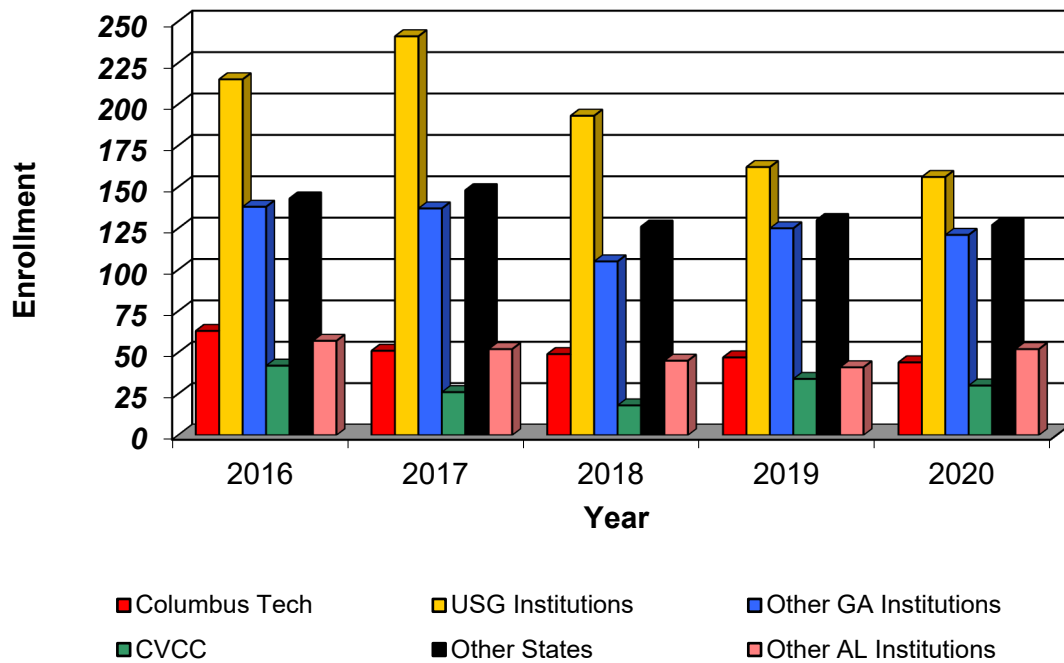

CSU Facts & Figures 2020: Transfer Institution

Transfer Students Enrolled by Last College Attended

Transfer Students Enrolled by Last College Attended							
	Fall 2016	Fall 2017	Fall 2018	Fall 2019	Fall 2020	4-Year # Change	4-Year % Change
Columbus Tech College	63	51	49	47	44	-19	-30.2%
Univ System of GA Inst.	215	241	193	162	156	-59	-27.4%
Other Georgia Institutions	138	137	105	125	121	-17	-12.3%
Chattahoochee Valley CC	42	26	18	34	30	-12	-28.6%
Other Alabama Institutions	57	52	45	41	52	-5	-8.8%
Institutions - Other States	143	148	126	130	127	-16	-11.2%
Total	658	655	536	539	530	-128	-19.5%