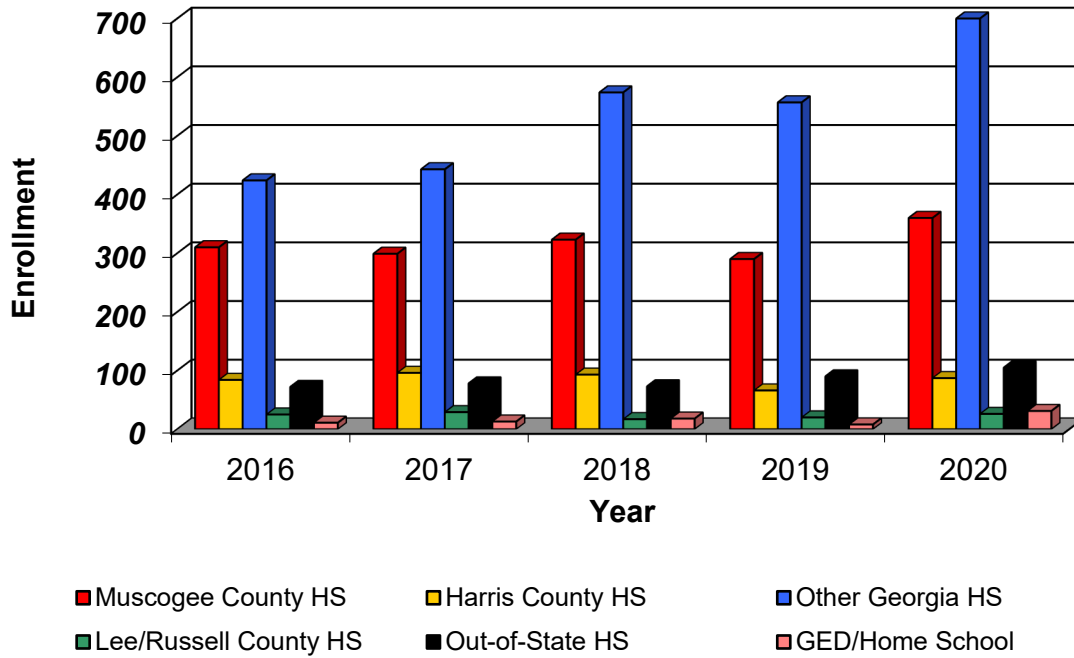

CSU Facts & Figures 2020: High School Attended

Entering Freshmen by High School Attended

Entering Freshmen by High School Attended							
	Fall 2016	Fall 2017	Fall 2018	Fall 2019	Fall 2020	4-Year # Change	4-Year % Change
Muscogee County							
Brookstone	5	3	3	4	3	-2	-40.0%
Carver	20	6	14	15	20	0	0.0%
Columbus	59	60	65	56	62	3	5.1%
Hardaway	43	45	43	36	47	4	9.3%
Jordan	8	12	12	9	9	1	12.5%
Kendrick	3	13	14	6	18	15	500.0%
Northside	95	82	73	88	109	14	14.7%
Pacelli	6	9	14	10	8	2	33.3%
Shaw	50	26	46	40	47	-3	-6.0%
Spencer	4	22	6	10	12	8	200.0%
Other Muscogee Co HS	17	21	33	16	25	8	47.1%
<i>Total Muscogee County</i>	310	299	323	290	360	50	16.1%
Harris County	84	96	93	66	87	3	3.6%
Other GA High Schools	424	443	574	557	738	314	74.1%
Lee/Russell County	25	29	17	20	26	1	4.0%
Out-of-State High Schools	72	78	73	90	105	33	45.8%
GED/Home School	11	13	18	8	31	20	181.8%
<i>Total</i>	926	958	1,098	1,031	1,347	421	45.5%