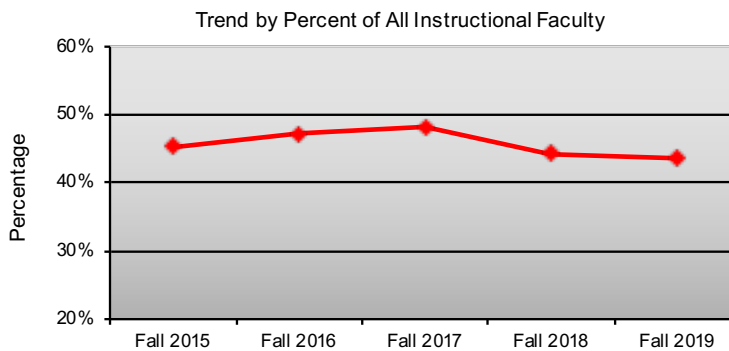

Columbus State University

Part-Time Faculty

2015 - 2019

Total Part-Time Faculty and Percent of All Instructional Faculty

	<u>Fall 2015</u>		<u>Fall 2016</u>		<u>Fall 2017</u>		<u>Fall 2018</u>		<u>Fall 2019</u>		<u>4-Year N</u>	<u>4-Year %</u>
	<u>N</u>	<u>% All Faculty</u>	<u>N</u>	<u>% All Faculty</u>	<u>N</u>	<u>% All Faculty</u>	<u>N</u>	<u>% All Faculty</u>	<u>N</u>	<u>% All Faculty</u>	<u>Change</u>	<u>Change</u>
Total PT Faculty	238	45.3%	257	47.2%	272	48.2%	232	44.3%	222	43.6%	-16	-6.7%
Total FT Faculty	287		287		292		292		287			