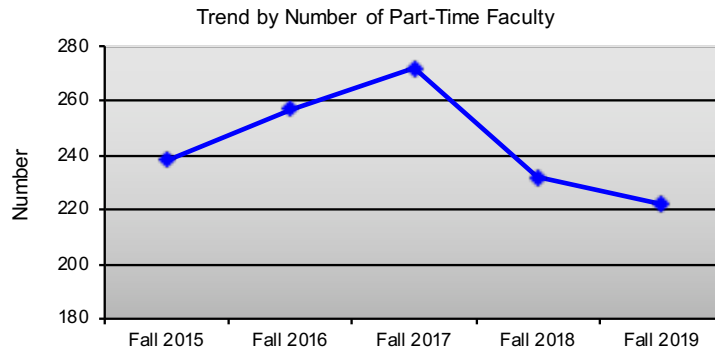

Columbus State University

Part-Time Faculty

2015 - 2019

Total Part-Time Faculty and Percent of All Instructional Faculty

	<u>Fall 2015</u>		<u>Fall 2016</u>		<u>Fall 2017</u>		<u>Fall 2018</u>		<u>Fall 2019</u>		<u>4-Year N</u>	<u>4-Year %</u>
	<u>N</u>	<u>% All Faculty</u>	<u>N</u>	<u>% All Faculty</u>	<u>N</u>	<u>% All Faculty</u>	<u>N</u>	<u>% All Faculty</u>	<u>N</u>	<u>% All Faculty</u>	<u>Change</u>	<u>Change</u>
Total PT Faculty	238	45.3%	257	47.2%	272	48.2%	232	44.3%	222	43.6%	-16	-6.7%
Total FT Faculty	287		287		292		292		287			