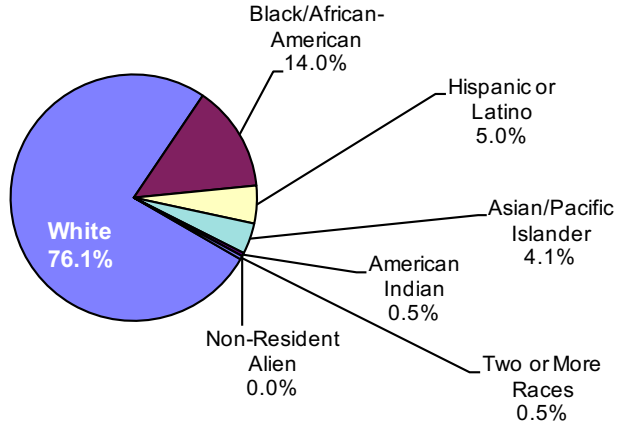

**Columbus State University**  
**Part-Time Instructional Faculty**  
**Fall 2019**

**Distribution by Ethnic Origin**

	<b>N</b>	<b>%</b>
White	169	76.1%
Black/African-American	31	14.0%
Hispanic or Latino	11	5.0%
Asian/Pacific Islander	9	4.1%
American Indian	1	0.5%
Non-Resident Alien	0	0.0%
Two or More Races	1	0.5%
<b>Total</b>	<b>222</b>	<b>100.0%</b>

Numbers are based on part-time faculty teaching at least one class during the fall semester.