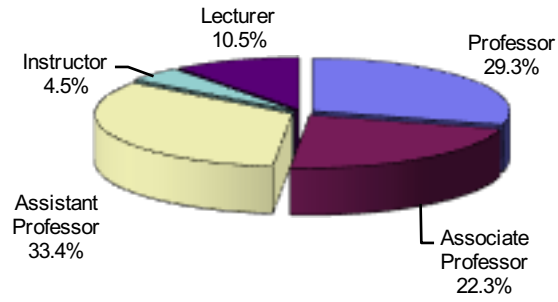

**Columbus State University**  
**Full-Time Instructional Faculty**

**Fall 2019**

**Distribution by Rank**

	<b>N</b>	<b>%</b>
Professor	84	29.3%
Associate Professor	64	22.3%
Assistant Professor	96	33.4%
Instructor	13	4.5%
Lecturer	30	10.5%
<b>Total</b>	<b>287</b>	<b>100.0%</b>

The number of instructional faculty does not include administrators, librarians and other professional staff with faculty status.