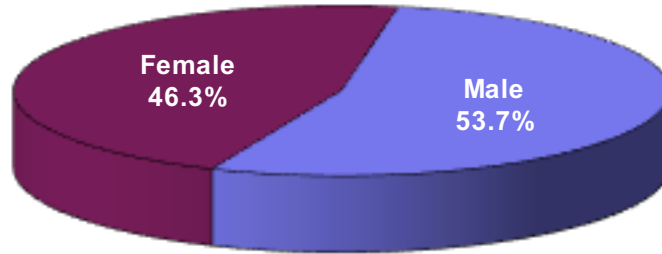

Columbus State University
Full-Time Instructional Faculty

Fall 2019

Distribution by Gender

| | N | % |
|--------------|------------|---------------|
| Male | 154 | 53.7% |
| Female | 133 | 46.3% |
| Total | 287 | 100.0% |