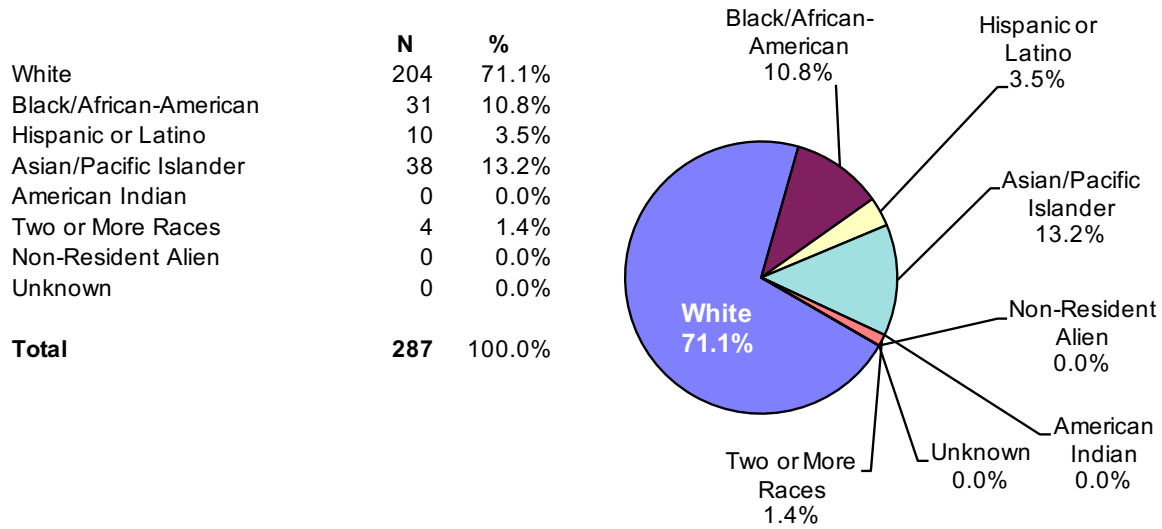

Columbus State University
Full-Time Instructional Faculty
Fall 2019

Distribution by Ethnic Origin

The number of instructional faculty does not include administrators, librarians and other professional staff with faculty status.