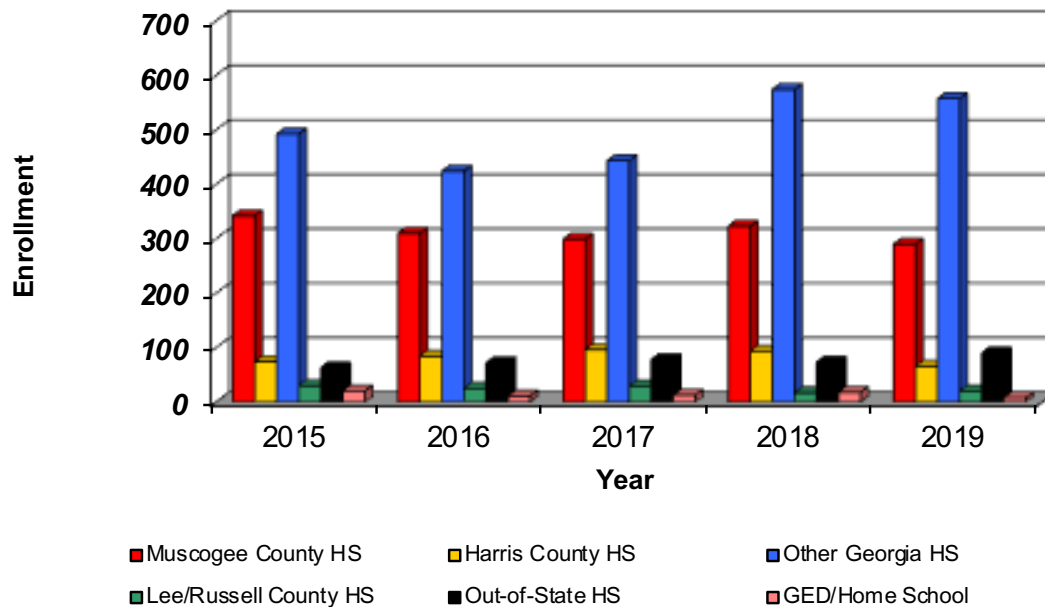

CSU Facts & Figures 2019: High School Attended

Entering Freshmen by High School Attended

Entering Freshmen by High School Attended							
	Fall 2015	Fall 2016	Fall 2017	Fall 2018	Fall 2019	4-Year # Change	4-Year % Change
Muscogee County							
Brookstone	7	5	3	3	4	-3	-42.9%
Carver	16	20	6	14	15	-1	-6.3%
Columbus	59	59	60	65	56	-3	-5.1%
Hardaway	37	43	45	43	36	-1	-2.7%
Jordan	8	8	12	12	9	1	12.5%
Kendrick	6	3	13	14	6	0	0.0%
Northside	86	95	82	73	88	2	2.3%
Pacelli	13	6	9	14	10	-3	-23.1%
Shaw	80	50	26	46	40	-40	-50.0%
Spencer	8	4	22	6	10	2	25.0%
Other Muscogee Co HS	22	17	21	33	16	-6	-27.3%
<i>Total Muscogee County</i>	342	310	299	323	290	-52	-15.2%
Harris County	74	84	96	93	66	-8	-10.8%
Other GA High Schools	492	424	443	574	557	65	13.2%
Lee/Russell County	30	25	29	17	20	-10	-33.3%
Out-of-State High Schools	63	72	78	73	90	27	42.9%
GED/Home School	20	11	13	18	8	-12	-60.0%
<i>Total</i>	1,021	926	958	1,098	1,031	10	1.0%