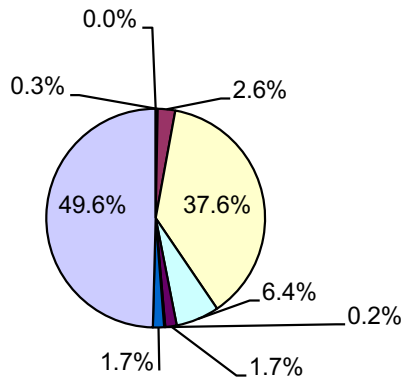

CSU Facts & Figures 2019: Enrollment by Race/Ethnicity

Fall 2019 Enrollment by Race/Ethnicity

- American Indian or Alaska Native
- Asian
- Black or African American
- Hispanic or Latino
- International Student
- Native Hawaiian or Pacific Islander
- Two of More Races
- White
- Race and Ethnicity Unknown