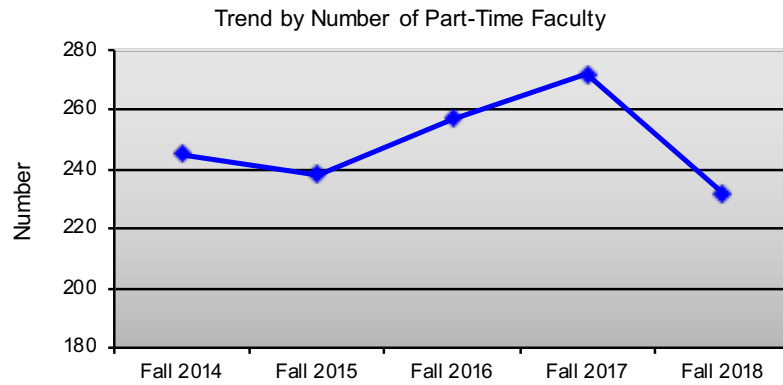

Columbus State University

Part-Time Faculty

2014 - 2018

Total Part-Time Faculty and Percent of All Instructional Faculty

	<u>Fall 2014</u>	<u>Fall 2015</u>	<u>Fall 2016</u>	<u>Fall 2017</u>	<u>Fall 2018</u>	<u>4-Year N</u>	<u>4-Year %</u>
	<u>% All</u>	<u>% All</u>	<u>% All</u>	<u>% All</u>	<u>% All</u>	<u>Change</u>	<u>Change</u>
	<u>N Faculty</u>	<u>N Faculty</u>	<u>N Faculty</u>	<u>N Faculty</u>	<u>N Faculty</u>		
Total PT Faculty	## 46.7%	## 45.3%	## 47.2%	## 48.2%	## 44.3%	-13	-5.3%
Total FT Faculty	##	##	##	##	##		

Numbers are based on part-time faculty teaching at least one class during the fall semester.