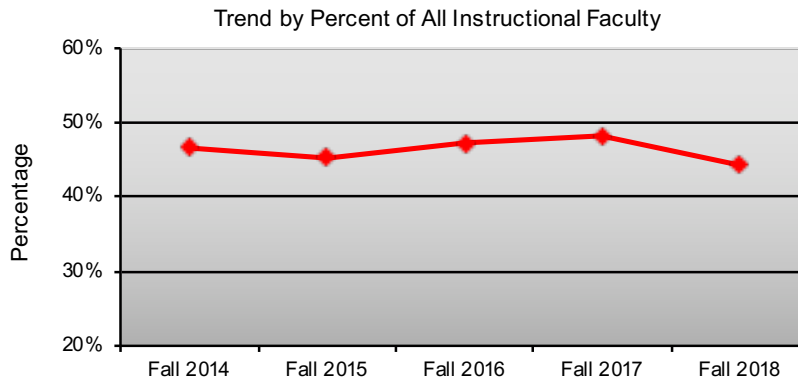

Columbus State University

Part-Time Faculty

2014 - 2018

Total Part-Time Faculty and Percent of All Instructional Faculty

	<u>Fall 2014</u>	<u>Fall 2015</u>	<u>Fall 2016</u>	<u>Fall 2017</u>	<u>Fall 2018</u>	<u>4-Year N</u>	<u>4-Year %</u>
	<u>% All</u>	<u>% All</u>	<u>% All</u>	<u>% All</u>	<u>% All</u>	<u>Change</u>	<u>Change</u>
	<u>N Faculty</u>	<u>N Faculty</u>	<u>N Faculty</u>	<u>N Faculty</u>	<u>N Faculty</u>		
Total PT Faculty	## 46.7%	## 45.3%	## 47.2%	## 48.2%	## 44.3%	-13	-5.3%
Total FT Faculty	##	##	##	##	##		