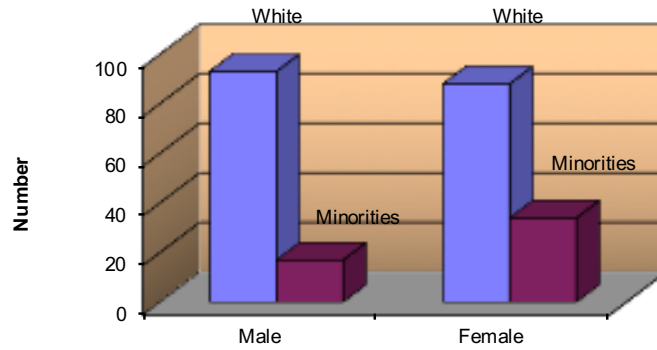

**Columbus State University**  
**Part-Time Instructional Faculty**  
**Fall 2018**

**Distribution by Gender and Ethnic Origin**

<b>Ethnic Origin</b>	<b>Male</b>			<b>Female</b>			<b>Race Total</b>
	<b>N</b>	<b>% of Gender</b>	<b>% of Race</b>	<b>N</b>	<b>% of Gender</b>	<b>% of Race</b>	
Non-Resident Alien	0	0.0%		0	0.0%		0
American Indian	0	0.0%	0.0%	1	0.8%	100.0%	1
Asian/Pacific Islander	3	2.7%	37.5%	5	4.1%	62.5%	8
Black/African-American	8	7.3%	25.8%	23	18.9%	74.2%	31
Hispanic or Latino	5	4.5%	55.6%	4	3.3%	44.4%	9
White	93	84.5%	51.4%	88	72.1%	48.6%	181
Two or More Races	1	0.9%	50.0%	1	0.8%	50.0%	2
Not Available	0	0.0%		0	0.0%		0
<b>Total Number</b>	<b>110</b>		<b>47.4%</b>	<b>122</b>		<b>52.6%</b>	<b>232</b>

Numbers are based on part-time faculty teaching at least one class during the fall semester.