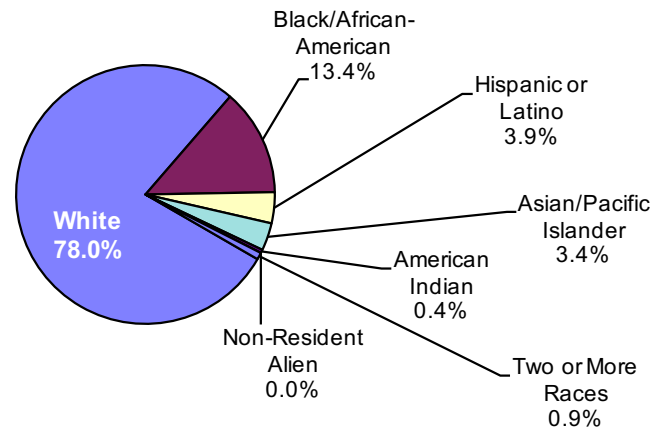

**Columbus State University**  
**Part-Time Instructional Faculty**  
**Fall 2018**  
**Distribution by Ethnic Origin**

	<b>N</b>	<b>%</b>
White	181	78.0%
Black/African-American	31	13.4%
Hispanic or Latino	9	3.9%
Asian/Pacific Islander	8	3.4%
American Indian	1	0.4%
Non-Resident Alien	0	0.0%
Two or More Races	2	0.9%
<b>Total</b>	<b>232</b>	<b>100.0%</b>

Numbers are based on part-time faculty teaching at least one class during the fall semester.