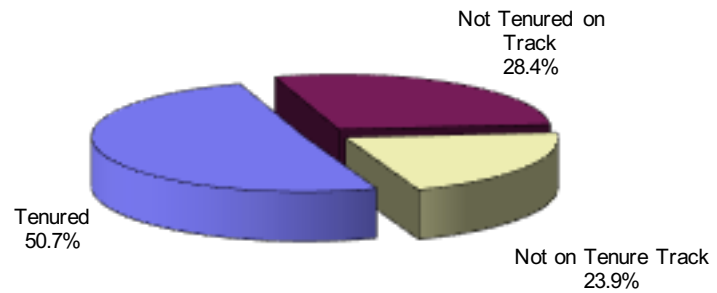

Columbus State University
Full-Time Instructional Faculty

Fall 2018

Distribution by Tenure Status

	N	%
Tenured	148	50.7%
Not Tenured on Track	83	28.4%
Not on Tenure Track	61	20.9%
Total	292	100.0%

The number of instructional faculty does not include administrators, librarians and other professional staff with faculty status.