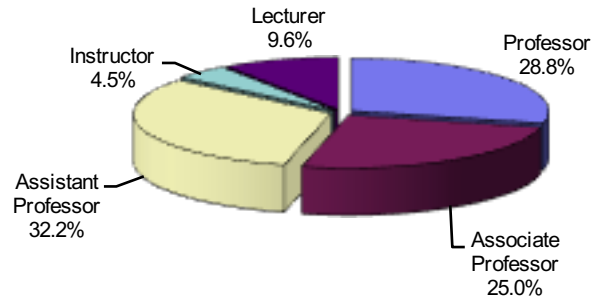

Columbus State University
Full-Time Instructional Faculty

Fall 2018

Distribution by Rank

	N	%
Professor	84	28.8%
Associate Professor	73	25.0%
Assistant Professor	94	32.2%
Instructor	13	4.5%
Lecturer	28	9.6%
Total	292	100.0%