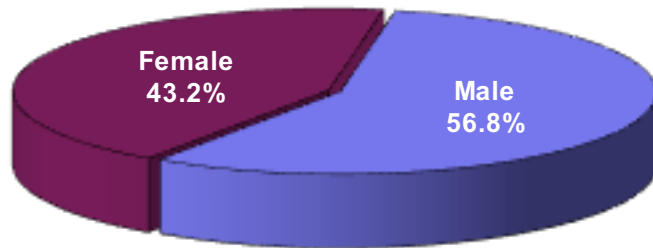

**Columbus State University**  
**Full-Time Instructional Faculty**

**Fall 2018**

**Distribution by Gender**

	<b>N</b>	<b>%</b>
Male	166	56.8%
Female	126	43.2%
<b>Total</b>	<b>292</b>	<b>100.0%</b>

The number of instructional faculty does not include administrators, librarians and other professional staff with faculty status.