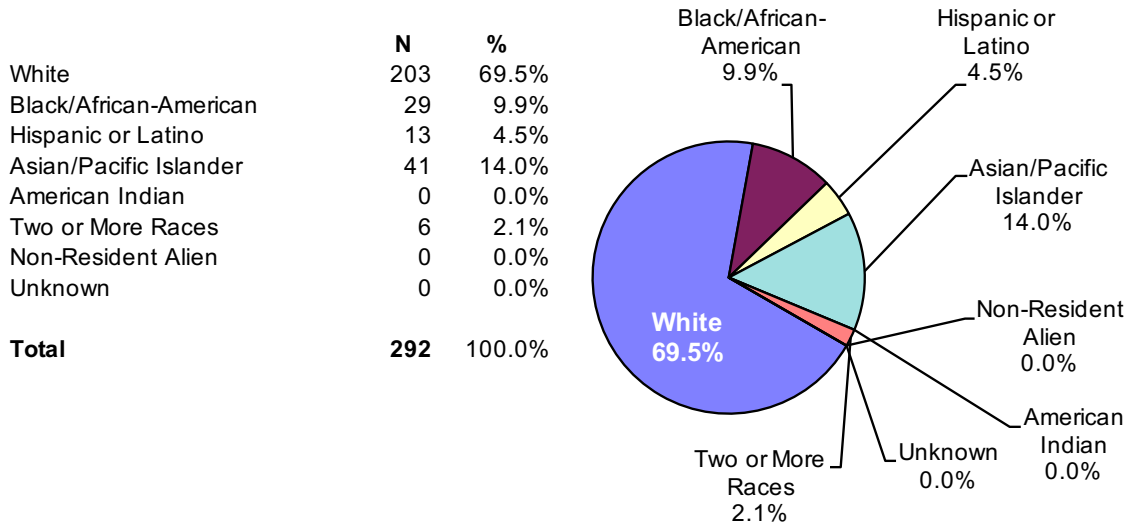

**Columbus State University**  
**Full-Time Instructional Faculty**  
**Fall 2018**

**Distribution by Ethnic Origin**

The number of instructional faculty does not include administrators, librarians and other professional staff with faculty status.