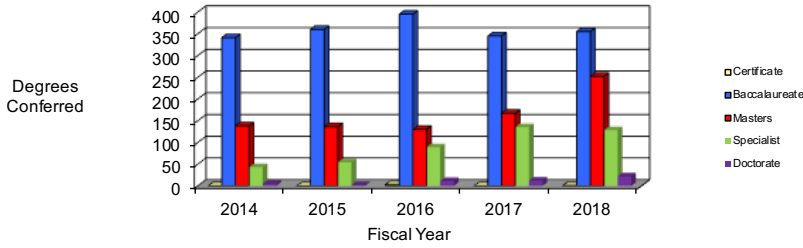

CSU Facts & Figures 2018: Degrees Awarded

Degrees Awarded: College of Education & Health Professions

Degrees Awarded: College of Education & Health Professions							
Degree Program	FY 2014	FY 2015	FY 2016	FY 2017	FY 2018	4-Year # Change	4-Year % Change
<i>Certificate - Undergraduate</i>							
Army Medic Health Science	0	0	3	0	0		
<i>Certificate - Graduate</i>							
Health Informatics	NA	NA	0	0	1		
Marriage & Family Therapy	NA	0	0	0	0		
Nurse Educator	NA	NA	0	0	0		
Online Teaching	NA	NA	0	0	0		
<i>Total</i>	<i>0</i>	<i>0</i>	<i>3</i>	<i>0</i>	<i>1</i>		
<i>Baccalaureate</i>							
BSEd Early Childhood Education	54	38	54	36	32	-22	-40.7%
BS Exercise Science	40	50	42	39	44	4	10.0%
BSEd Health & Physical Education	16	9	8	5	7	-9	-56.3%
BS Health Sciences	56	58	70	59	80	24	42.9%
BSEd Middle Grades Education	9	9	12	8	7	-2	-22.2%
BSN Nursing	149	181	200	188	172	23	15.4%
BSEd Sp Ed - General Curriculum	17	15	9	10	13	-4	-23.5%
<i>Total</i>	<i>341</i>	<i>360</i>	<i>395</i>	<i>345</i>	<i>355</i>	<i>14</i>	<i>4.1%</i>
<i>Masters</i>							
MEd Curr & Instr in Accom Teaching	8	20	9	16	23	15	187.5%
MS Clinical Mental Health Counseling	17	23	8	6	22	5	29.4%
MEd Educational Leadership	5	8	4	2	18	13	260.0%
MEd/MAT Early Childhood Education	27	22	14	13	10	-17	-63.0%
MS Exercise Science	NA	3	6	5	8		
MSN Family Nurse Practitioner	NA	NA	NA	26	39		
MEd/MAT Health & Physical Education	16	6	8	7	8	-8	-50.0%
MEd/MAT Middle Grades Education	9	8	6	1	5	-4	-44.4%
MSN Nursing	1	5	10	7	15		
MEd School Counseling	17	3	14	5	9	-8	-47.1%
MEd/MAT School Library Media	4	3	NA	NA	NA		
MATC Secondary Education	8	9	0	7	9	1	12.5%
MEd/MAT Secondary Education	12	11	10	22	22		
MEd/MAT Sp Ed - General Curriculum	14	14	22	37	53	39	278.6%
Med Teacher Leadership	NA	1	19	13	11		
<i>Total</i>	<i>138</i>	<i>136</i>	<i>130</i>	<i>167</i>	<i>252</i>	<i>114</i>	<i>82.6%</i>
<i>Specialist</i>							
EdS Educational Leadership	23	34	77	121	118	95	413.0%
EdS Early Childhood Education	7	9	6	1	4	-3	-42.9%
EdS Middle Grades Education	3	1	2	1	0	-3	-100.0%
EdS School Counseling	1	2	NA	NA	NA		
EdS Secondary Education	7	5	3	9	4	-3	-42.9%
EdS Special Education	2	3	1	3	2	0	0.0%
<i>Total</i>	<i>43</i>	<i>54</i>	<i>89</i>	<i>135</i>	<i>128</i>	<i>85</i>	<i>197.7%</i>
<i>Doctorate</i>							
Edd Curriculum and Leadership	5	2	11	12	22	17	340.0%
<i>Total</i>	<i>5</i>	<i>2</i>	<i>11</i>	<i>12</i>	<i>22</i>	<i>17</i>	<i>340.0%</i>
<i>College Total</i>							
Certificate	0	0	3	0	1		
Baccalaureate	341	360	395	345	355	14	4.1%
Masters	138	136	130	167	252	114	82.6%
Specialist	43	54	89	135	128	85	197.7%
Doctorate	5	2	11	12	22	17	340.0%
<i>Total</i>	<i>527</i>	<i>552</i>	<i>628</i>	<i>659</i>	<i>758</i>	<i>231</i>	<i>43.8%</i>