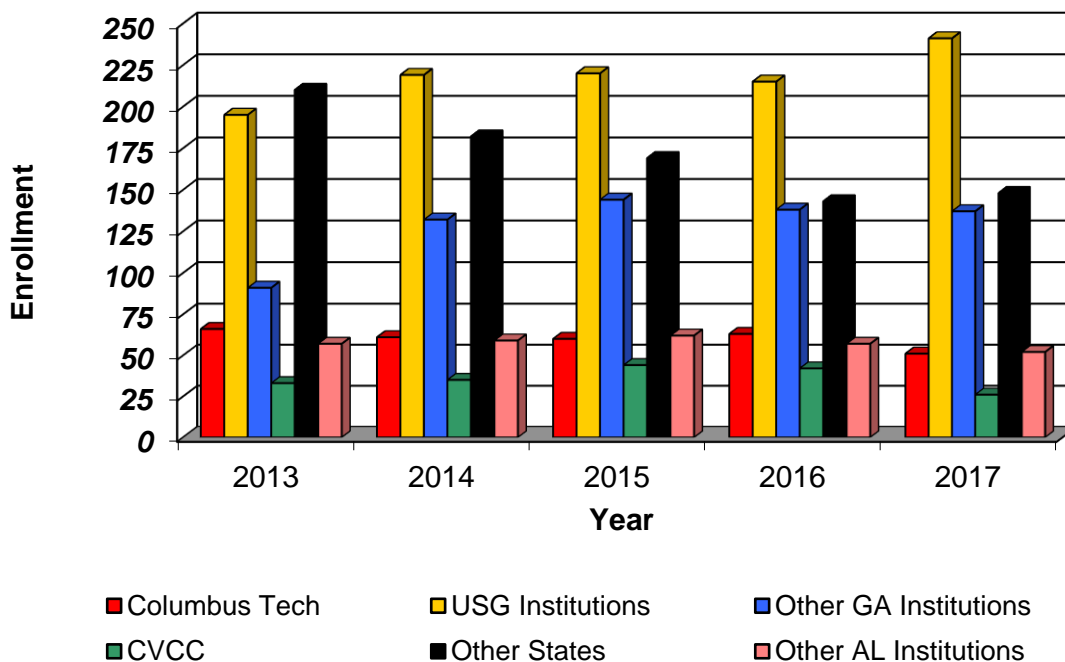

CSU Facts & Figures 2017: Transfer Institution

Transfer Students Enrolled by Last College Attended

Transfer Students Enrolled by Last College Attended							
	Fall 2013	Fall 2014	Fall 2015	Fall 2016	Fall 2017	4-Year # Change	4-Year % Change
Columbus Tech College	66	61	60	63	51	-15	-22.7%
Univ System of GA Inst.	195	219	220	215	241	46	23.6%
Other Georgia Institutions	91	132	144	138	137	46	50.5%
Chattahoochee Valley CC	33	35	44	42	26	-7	-21.2%
Other Alabama Institutions	57	59	62	57	52	-5	-8.8%
Institutions - Other States	210	182	169	143	148	-62	-29.5%
<i>Total</i>	652	688	699	658	655	3	0.5%