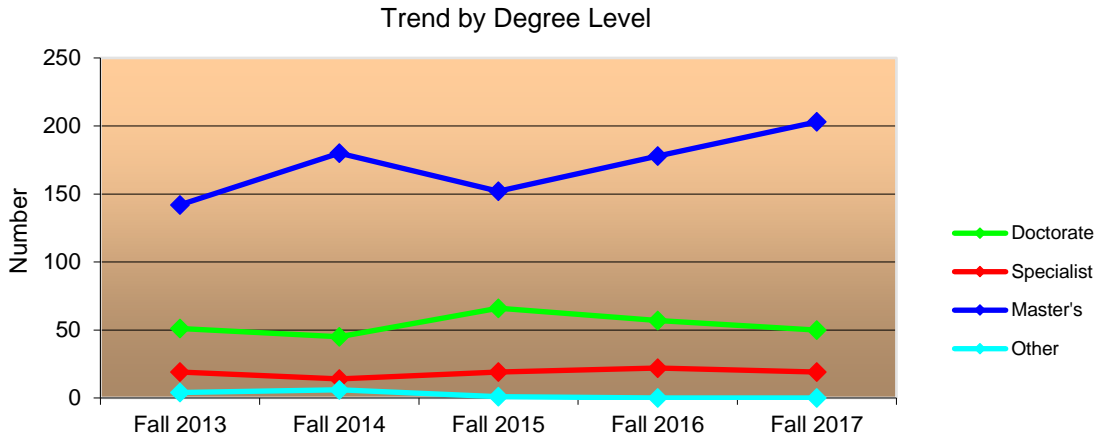

Columbus State University

Part-Time Faculty

2013 - 2017

By Degree Level and Percent of Total Part-Time Faculty

	Fall 2013		Fall 2014		Fall 2015		Fall 2016		Fall 2017		4-Year N Change	4-Year % Change
	% PT		% PT		% PT		% PT		% PT			
	N	Faculty	N	Faculty	N	Faculty	N	Faculty	N	Faculty		
Total PT Faculty	216		245		238		257		272		56	25.9%
Doctorate	51	23.6%	45	18.4%	66	27.7%	57	22.2%	50	18.4%	-1	-2.0%
Specialist	19	8.8%	14	5.7%	19	8.0%	22	8.6%	19	7.0%	0	0.0%
Master's	142	65.7%	180	73.5%	152	63.9%	178	69.3%	203	74.6%	61	43.0%
Other	4	1.9%	6	2.4%	1	0.4%	0	0.0%	0	0.0%	-4	-100.0%

Numbers are based on part-time faculty teaching at least one class during the fall semester.