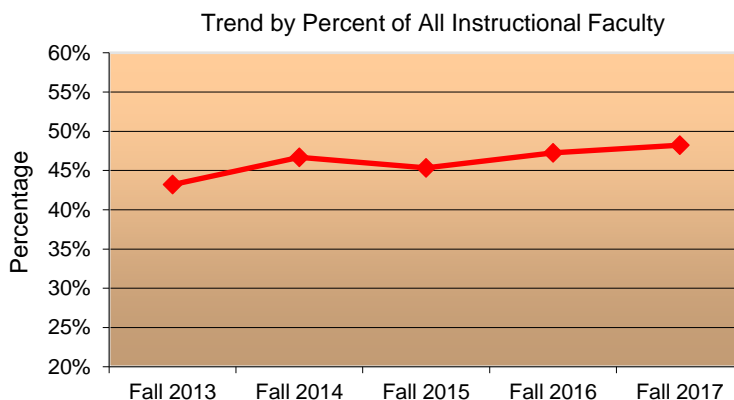

Columbus State University

Part-Time Faculty

2013 - 2017

Total Part-Time Faculty and Percent of All Instructional Faculty

	<u>Fall 2013</u>		<u>Fall 2014</u>		<u>Fall 2015</u>		<u>Fall 2016</u>		<u>Fall 2017</u>		<u>4-Year N</u>	<u>4-Year %</u>
	<u>N</u>	<u>% All</u>	<u>N</u>	<u>% All</u>	<u>N</u>	<u>% All</u>	<u>N</u>	<u>% All</u>	<u>N</u>	<u>% All</u>	<u>Change</u>	<u>Change</u>
	<u>Faculty</u>		<u>Faculty</u>		<u>Faculty</u>		<u>Faculty</u>		<u>Faculty</u>			
<b>Total PT Faculty</b>	216	43.2%	245	46.7%	238	45.3%	257	47.2%	272	48.2%	56	25.9%
<b>Total FT Faculty</b>	284		280		287		287		292			

Numbers are based on part-time faculty teaching at least one class during the fall semester.