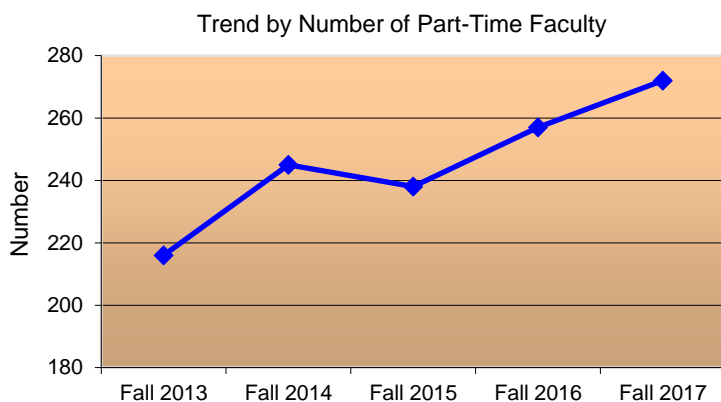

Columbus State University

Part-Time Faculty

2013 - 2017

Total Part-Time Faculty and Percent of All Instructional Faculty

	<u>Fall 2013</u>		<u>Fall 2014</u>		<u>Fall 2015</u>		<u>Fall 2016</u>		<u>Fall 2017</u>		<u>4-Year N</u>	<u>4-Year %</u>
	<u>N</u>	<u>% All</u>	<u>N</u>	<u>% All</u>	<u>N</u>	<u>% All</u>	<u>N</u>	<u>% All</u>	<u>N</u>	<u>% All</u>	<u>Change</u>	<u>Change</u>
	<u>Faculty</u>		<u>Faculty</u>		<u>Faculty</u>		<u>Faculty</u>		<u>Faculty</u>			
<b>Total PT Faculty</b>	216	43.2%	245	46.7%	238	45.3%	257	47.2%	272	48.2%	56	25.9%
<b>Total FT Faculty</b>	284		280		287		287		292			

Numbers are based on part-time faculty teaching at least one class during the fall semester.