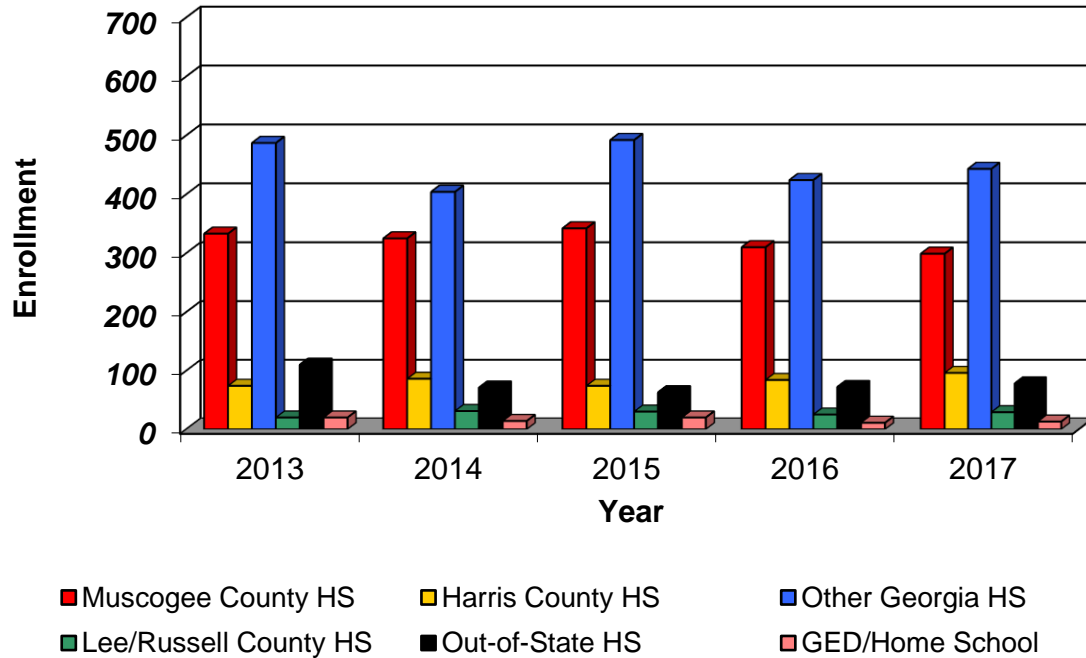

CSU Facts & Figures 2017: High School Attended

Entering Freshmen by High School Attended

Entering Freshmen by High School Attended							
	Fall 2013	Fall 2014	Fall 2015	Fall 2016	Fall 2017	4-Year # Change	4-Year % Change
Muscogee County							
Brookstone	0	2	7	5	3	3	
Carver	7	14	16	20	6	-1	-14.3%
Columbus	74	87	59	59	60	-14	-18.9%
Hardaway	67	49	37	43	45	-22	-32.8%
Jordan	10	11	8	8	12	2	20.0%
Kendrick	10	4	6	3	13	3	30.0%
Northside	104	76	86	95	82	-22	-21.2%
Pacelli	8	10	13	6	9	1	12.5%
Shaw	33	42	80	50	26	-7	-21.2%
Spencer	8	8	8	4	22	14	175.0%
Other Muscogee Co HS	12	22	22	17	21	9	75.0%
<i>Total Muscogee County</i>	333	325	342	310	299	-34	-10.2%
Harris County	74	86	74	84	96	22	29.7%
Other GA High Schools	487	404	492	424	443	-44	-9.0%
Lee/Russell County	20	31	30	25	29	9	45.0%
Out-of-State High Schools	110	71	63	72	78	-32	-29.1%
GED/Home School	20	14	20	11	13	-7	-35.0%
<i>Total</i>	1,044	931	1,021	926	958	-86	-8.2%