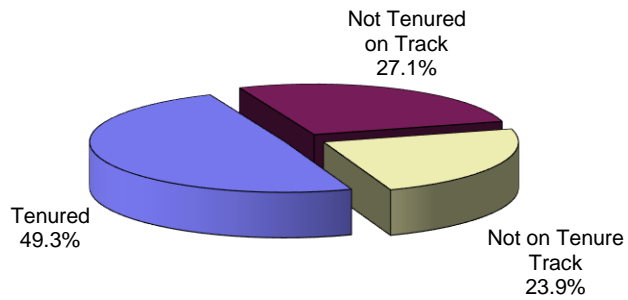

Columbus State University
Full-Time Instructional Faculty
Fall 2017

Distribution by Tenure Status

	N	%
Tenured	144	49.3%
Not Tenured on Track	79	27.1%
Not on Tenure Track	69	23.6%
Total	292	100.0%

The number of instructional faculty does not include administrators, librarians and other professional staff with faculty status.