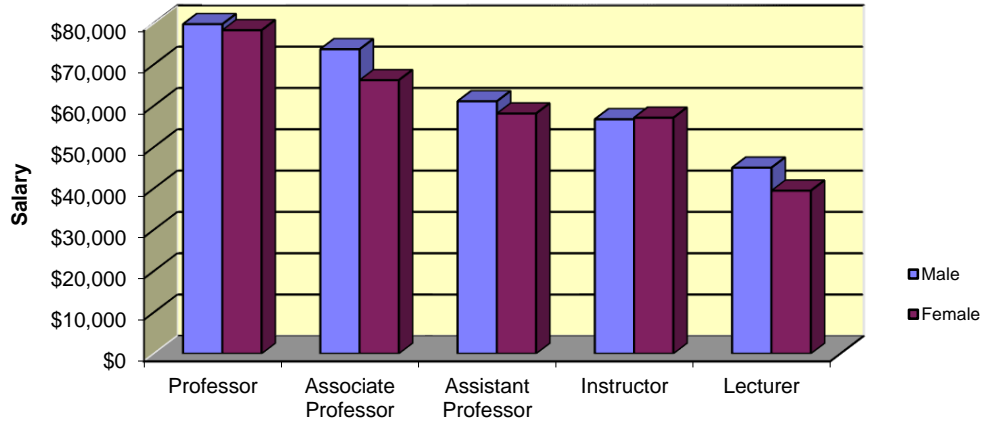

Columbus State University
Full-Time Instructional Faculty
Fall 2017

Average Salaries by Rank and Gender

Rank/Gender	N	Average Salary
Professor	77	\$79,358
Male	56	\$79,757
Female	21	\$78,296
Associate Professor	76	\$70,540
Male	44	\$73,694
Female	32	\$66,203
Assistant Professor	91	\$59,559
Male	44	\$61,086
Female	47	\$58,130
Instructor	16	\$57,063
Male	2	\$56,739
Female	14	\$57,110
Lecturer	32	\$42,069
Male	15	\$45,027
Female	17	\$39,459
Total FT Instructional Faculty	292	\$65,585
Male	161	\$69,476
Female	131	\$60,803