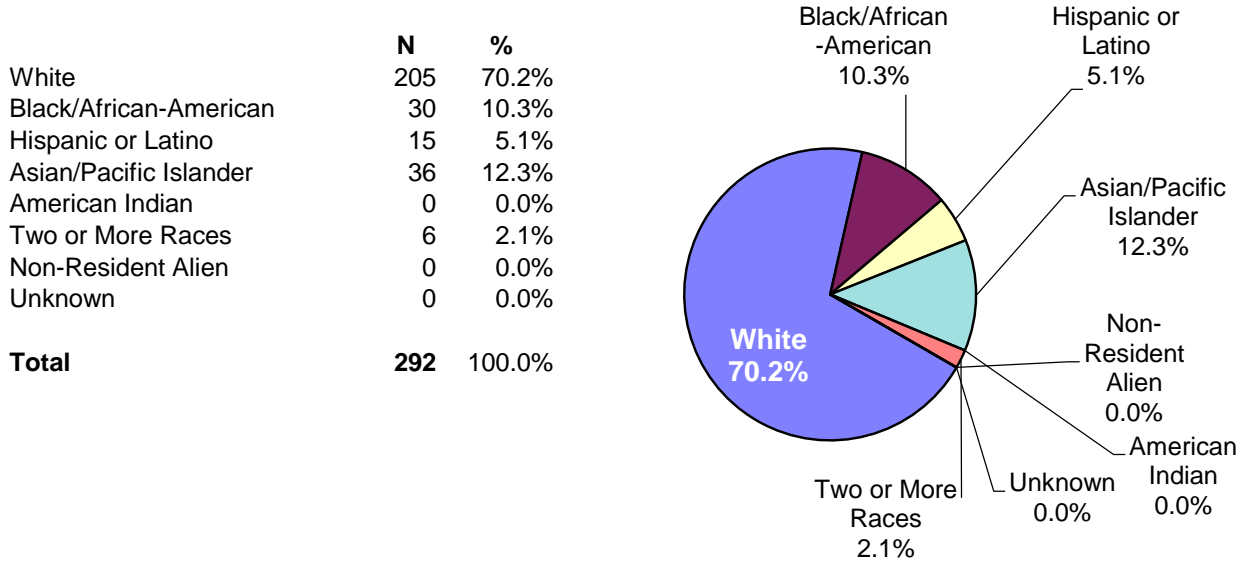

Columbus State University
Full-Time Instructional Faculty
Fall 2017

Distribution by Ethnic Origin

The number of instructional faculty does not include administrators, librarians and other professional staff with faculty status.