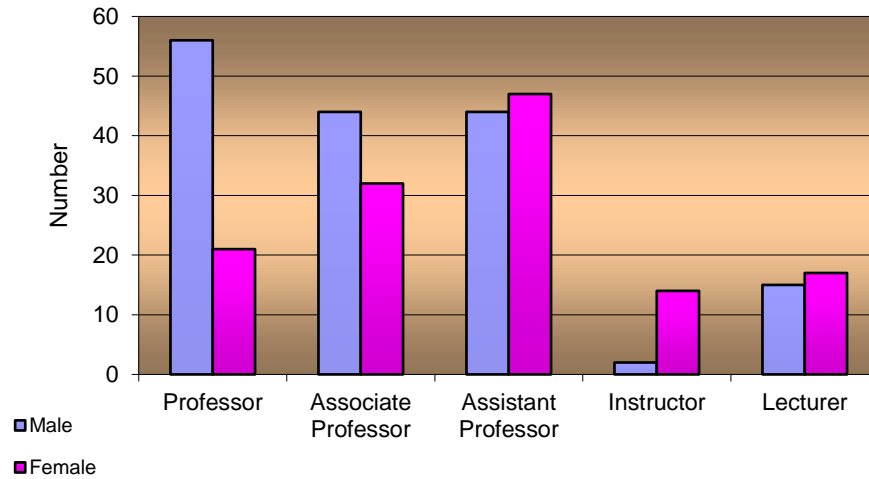

Columbus State University
Full-Time Instructional Faculty
Fall 2017

Distribution by Rank and Gender

	Male			Female			Rank N
	N	% of Gender	% of Rank	N	% of Gender	% of Rank	
Professor	56	34.8%	72.7%	21	16.0%	27.3%	77
Associate Professor	44	27.3%	57.9%	32	24.4%	42.1%	76
Assistant Professor	44	27.3%	48.4%	47	35.9%	51.6%	91
Instructor	2	1.2%	12.5%	14	10.7%	87.5%	16
Lecturer	15	9.3%	46.9%	17	13.0%	53.1%	32
Totals	161		55.1%	131		44.9%	292