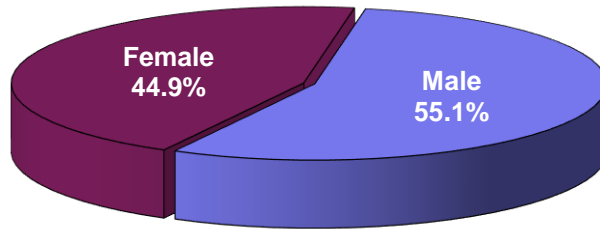

Columbus State University
Full-Time Instructional Faculty
Fall 2017

Distribution by Gender

	N	%
Male	161	55.1%
Female	131	44.9%
Total	292	100.0%

The number of instructional faculty does not include administrators, librarians and other professional staff with faculty status.