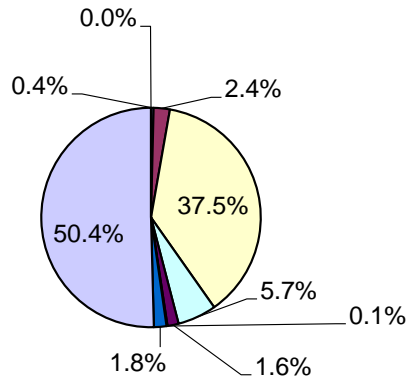

CSU Facts & Figures 2017: Enrollment by Race/Ethnicity

Fall 2017 Enrollment by Race/Ethnicity

- American Indian or Alaska Native
- Asian
- Black or African American
- Hispanic or Latino
- International Student
- Native Hawaiian or Pacific Islander
- Two of More Races
- White
- Race and Ethnicity Unknown