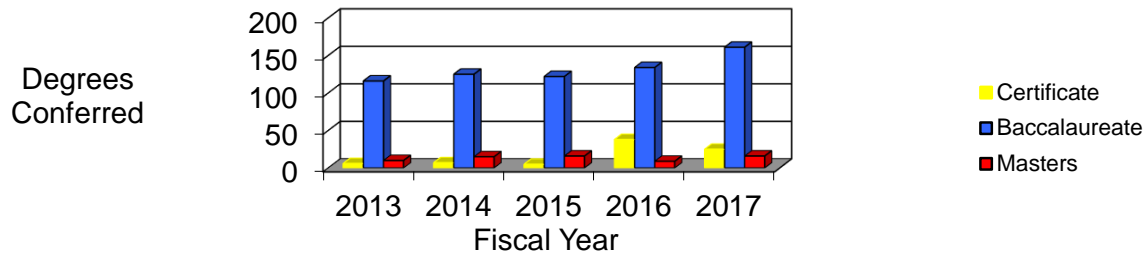

CSU Facts & Figures 2017: Degrees Awarded

Degrees Awarded: College of the Arts

Degrees Awarded: College of the Arts							
Degree Program	FY 2013	FY 2014	FY 2015	FY 2016	FY 2017	4-Year # Change	4-Year % Change
<i>Certificate - Undergraduate</i>							
Communication	NA	NA	1	30	6		
Film Production	NA	NA	0	0	14		
Jazz Studies	NA	NA	0	0	0		
Music Composition	NA	NA	0	0	0		
Popular Music	NA	NA	0	0	0		
Social Media	NA	NA	0	0	0		
Visual Communication	NA	NA	0	0	0		
<i>Certificate - Graduate</i>							
Artist Diploma	6	7	4	8	5	-1	-16.7%
Total	6	7	5	38	25	19	316.7%
<i>Associate</i>							
Communication	NA	NA	NA	NA	5		
Film Production	NA	NA	NA	NA	1		
Total	0	0	0	0	6	6	
<i>Baccalaureate</i>							
BA Art History	6	1	3	4	4		
BFA Art	17	15	16	7	17	0	0.0%
BSED Art Education	5	1	5	3	2	-3	-60.0%
BA Communication	31	32	37	49	76	45	145.2%
BM Music Performance	15	24	18	21	15	0	0.0%
BM Music Education	6	14	10	11	12	6	100.0%
BA Music	10	9	4	5	8	-2	-20.0%
BA Theatre Arts	5	6	5	4	10	5	100.0%
BFA Theatre Arts	9	19	22	25	13	4	44.4%
BSEd Theatre Education	12	4	2	5	4	-8	-66.7%
Total	116	125	122	134	161	45	38.8%
<i>Masters</i>							
MEd/MAT Art Education	1	5	3	2	2	1	100.0%
MM Music Education	4	0	1	0	0	-4	-100.0%
MM Performance	5	10	10	6	13	8	160.0%
MEd Theatre Education	NA	0	2	1	1		
Total	10	15	16	9	16	6	60.0%
<i>College Total</i>							
Certificate	6	7	5	38	25	19	316.7%
Associate	NA	NA	NA	NA	6		
Baccalaureate	116	125	122	134	161	45	38.8%
Masters	10	15	16	9	16	6	60.0%
Total	132	147	143	181	208	76	57.6%