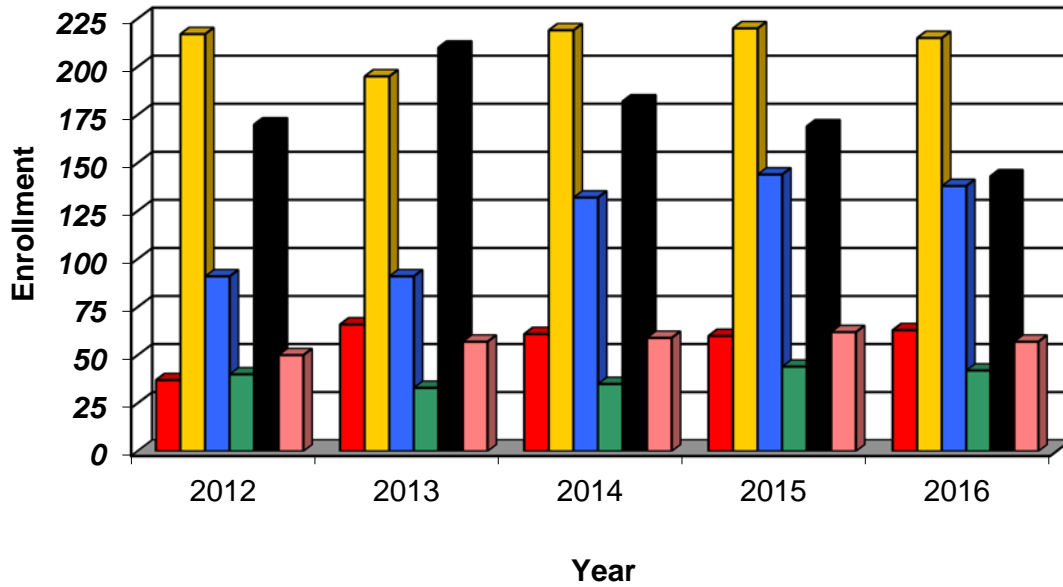

## CSU Facts & Figures 2016: Transfer Institution

### Transfer Students Enrolled by Last College Attended

Transfer Students Enrolled by Last College Attended							
	Fall 2012	Fall 2013	Fall 2014	Fall 2015	Fall 2016	4-Year # Change	4-Year % Change
Columbus Tech College	37	66	61	60	63	26	70.3%
Univ System of GA Inst.	217	195	219	220	215	-2	-0.9%
Other Georgia Institutions	91	91	132	144	138	47	51.6%
Chattahoochee Valley CC	40	33	35	44	42	2	5.0%
Other Alabama Institutions	50	57	59	62	57	7	14.0%
Institutions - Other States	170	210	182	169	143	-27	-15.9%
<i>Total</i>	<b>605</b>	<b>652</b>	<b>688</b>	<b>699</b>	<b>658</b>	<b>53</b>	<b>8.8%</b>