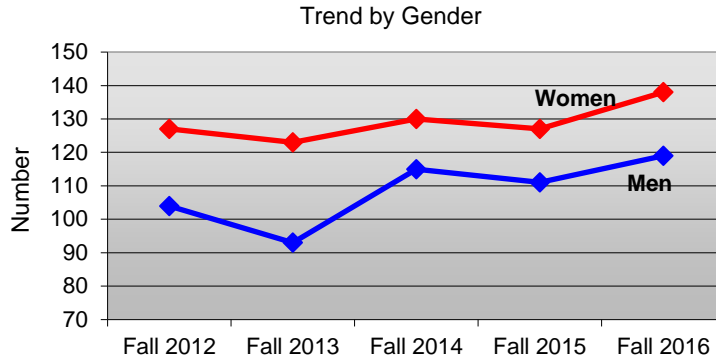

Columbus State University

Part-Time Faculty

2012 - 2016

Trend By Gender and Percent of Total Part-Time Faculty

	Fall 2012		Fall 2013		Fall 2014		Fall 2015		Fall 2016		4-Year N Change	4-Year % Change
	N	% FT Faculty	N	% FT Faculty	N	% FT Faculty	N	% FT Faculty	N	% FT Faculty		
<b>Total PT Faculty</b>	<b>231</b>		<b>216</b>		<b>245</b>		<b>238</b>		<b>257</b>		<b>26</b>	<b>11.3%</b>
Men	104	45.0%	93	43.1%	115	46.9%	111	46.6%	119	46.3%	15	14.4%
Women	127	55.0%	123	56.9%	130	53.1%	127	53.4%	138	53.7%	11	8.7%

Numbers are based on part-time faculty teaching at least one class during the fall semester.