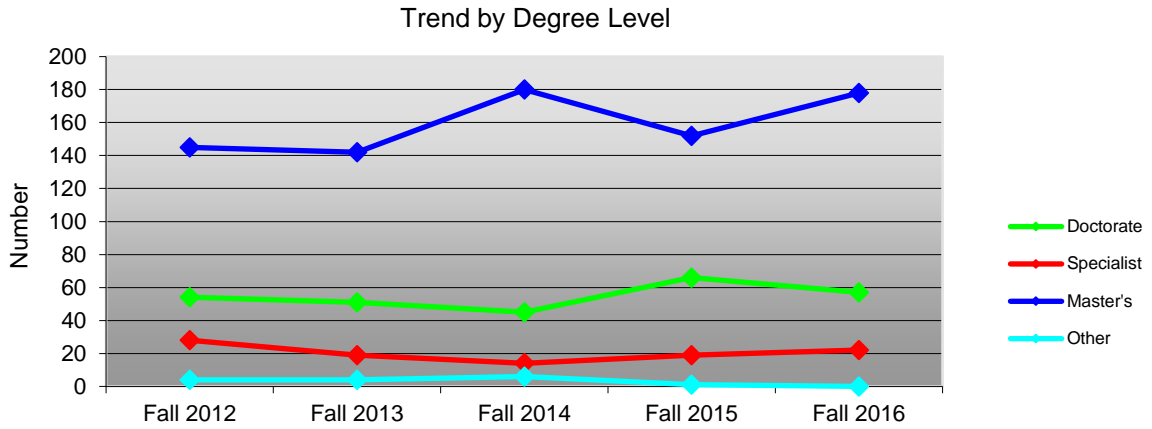

Columbus State University

Part-Time Faculty

2012 - 2016

By Degree Level and Percent of Total Part-Time Faculty

	Fall 2012		Fall 2013		Fall 2014		Fall 2015		Fall 2016		4-Year N Change	4-Year % Change
	% PT		% PT		% PT		% PT		% PT			
	N	Faculty	N	Faculty	N	Faculty	N	Faculty	N	Faculty		
<b>Total PT Faculty</b>	<b>231</b>		<b>216</b>		<b>245</b>		<b>238</b>		<b>257</b>		<b>26</b>	<b>11.3%</b>
Doctorate	54	23.4%	51	23.6%	45	18.4%	66	27.7%	57	22.2%	3	5.6%
Specialist	28	12.1%	19	8.8%	14	5.7%	19	8.0%	22	8.6%	-6	-21.4%
Master's	145	62.8%	142	65.7%	180	73.5%	152	63.9%	178	69.3%	33	22.8%
Other	4	1.7%	4	1.9%	6	2.4%	1	0.4%	0	0.0%	-4	-100.0%

Numbers are based on part-time faculty teaching at least one class during the fall semester.