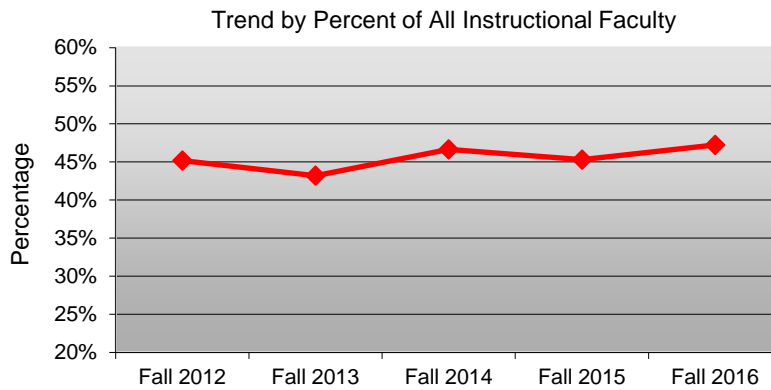

Columbus State University

Part-Time Faculty

2012 - 2016

Total Part-Time Faculty and Percent of All Instructional Faculty

	<u>Fall 2012</u>		<u>Fall 2013</u>		<u>Fall 2014</u>		<u>Fall 2015</u>		<u>Fall 2016</u>		<u>4-Year N</u> <u>Change</u>	<u>4-Year %</u> <u>Change</u>
	<u>N</u>	<u>% All</u> <u>Faculty</u>	<u>N</u>	<u>% All</u> <u>Faculty</u>	<u>N</u>	<u>% All</u> <u>Faculty</u>	<u>N</u>	<u>% All</u> <u>Faculty</u>	<u>N</u>	<u>% All</u> <u>Faculty</u>		
Total PT Faculty	231	45.2%	216	43.2%	245	46.7%	238	45.3%	257	47.2%	26	11.3%
Total FT Faculty	280		284		280		287		287			