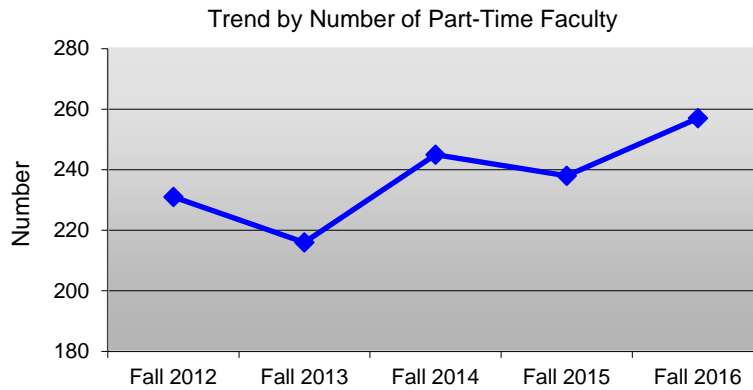

Columbus State University

Part-Time Faculty

2012 - 2016

Total Part-Time Faculty and Percent of All Instructional Faculty

	<u>Fall 2012</u>		<u>Fall 2013</u>		<u>Fall 2014</u>		<u>Fall 2015</u>		<u>Fall 2016</u>		<u>4-Year N</u> <u>Change</u>	<u>4-Year %</u> <u>Change</u>
	<u>N</u>	<u>% All</u> <u>Faculty</u>	<u>N</u>	<u>% All</u> <u>Faculty</u>	<u>N</u>	<u>% All</u> <u>Faculty</u>	<u>N</u>	<u>% All</u> <u>Faculty</u>	<u>N</u>	<u>% All</u> <u>Faculty</u>		
Total PT Faculty	231	45.2%	216	43.2%	245	46.7%	238	45.3%	257	47.2%	26	11.3%
Total FT Faculty	280		284		280		287		287			

Numbers are based on part-time faculty teaching at least one class during the fall semester.