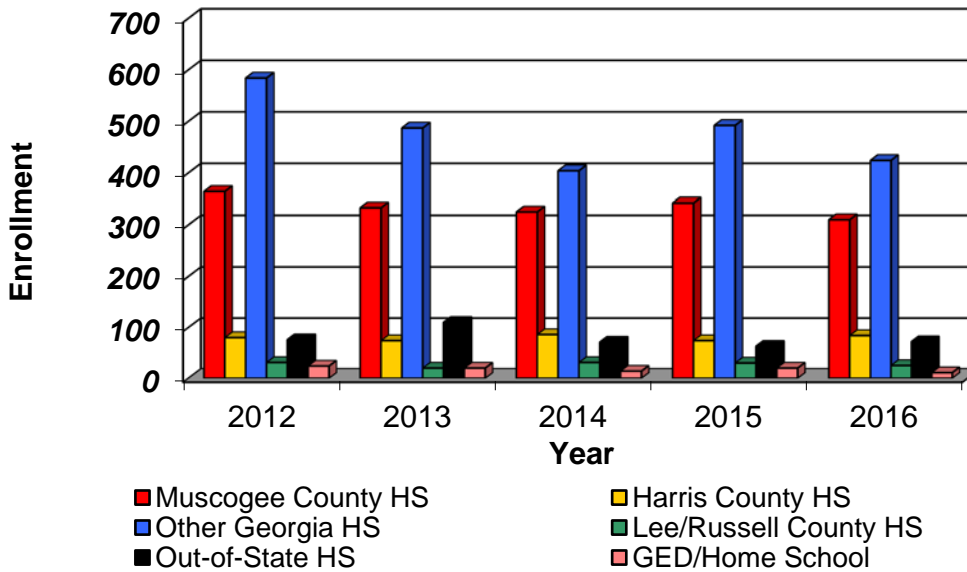

CSU Facts & Figures 2015: High School Attended

Entering Freshmen by High School Attended

Entering Freshmen by High School Attended							
	Fall 2012	Fall 2013	Fall 2014	Fall 2015	Fall 2016	4-Year # Change	4-Year % Change
Muscogee County							
Brookstone	0	0	2	7	5	5	
Carver	16	7	14	16	20	4	25.0%
Columbus	83	74	87	59	59	-24	-28.9%
Hardaway	68	67	49	37	43	-25	-36.8%
Jordan	15	10	11	8	8	-7	-46.7%
Kendrick	8	10	4	6	3	-5	-62.5%
Northside	86	104	76	86	95	9	10.5%
Pacelli	4	8	10	13	6	2	50.0%
Shaw	53	33	42	80	50	-3	-5.7%
Spencer	12	8	8	8	4	-8	-66.7%
Other Muscogee Co HS	19	12	22	22	17	-2	-10.5%
<i>Total Muscogee County</i>	364	333	325	342	310	-54	-14.8%
Harris County	80	74	86	74	84	4	5.0%
Other GA High Schools	584	487	404	492	424	-160	-27.4%
Lee/Russell County	31	20	31	30	25	-6	-19.4%
Out-of-State High Schools	76	110	71	63	72	-4	-5.3%
GED/Home School	24	20	14	20	11	-13	-54.2%
<i>Total</i>	1,159	1,044	931	1,021	926	-233	-20.1%