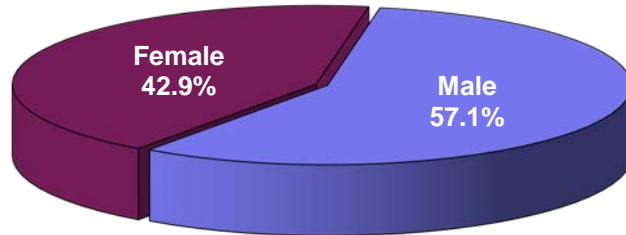

Columbus State University
Full-Time Instructional Faculty
Fall 2016

Distribution by Gender

	N	%
Male	164	57.1%
Female	123	42.9%
Total	287	100.0%

The number of instructional faculty does not include administrators, librarians and other professional staff with faculty status.