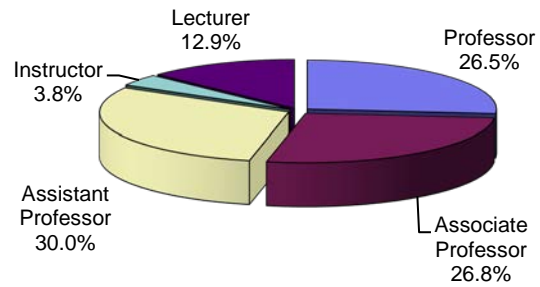

Columbus State University
Full-Time Instructional Faculty
Fall 2016

Distribution by Rank

	N	%
Professor	76	26.5%
Associate Professor	77	26.8%
Assistant Professor	86	30.0%
Instructor	11	3.8%
Lecturer	37	12.9%
Total	287	100.0%