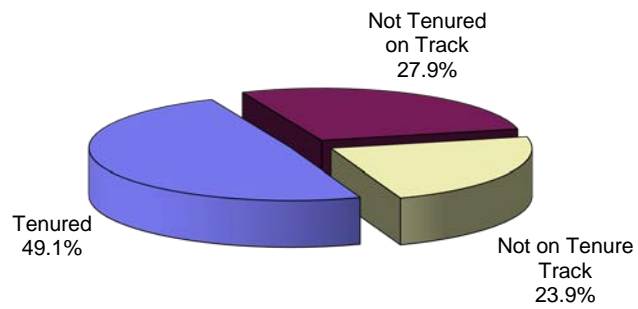

Columbus State University
Full-Time Instructional Faculty
Fall 2016

Distribution by Tenure Status

	N	%
Tenured	141	49.1%
Not Tenured on Track	80	27.9%
Not on Tenure Track	66	23.0%
Total	287	100.0%

The number of instructional faculty does not include administrators, librarians and other professional staff with faculty status.