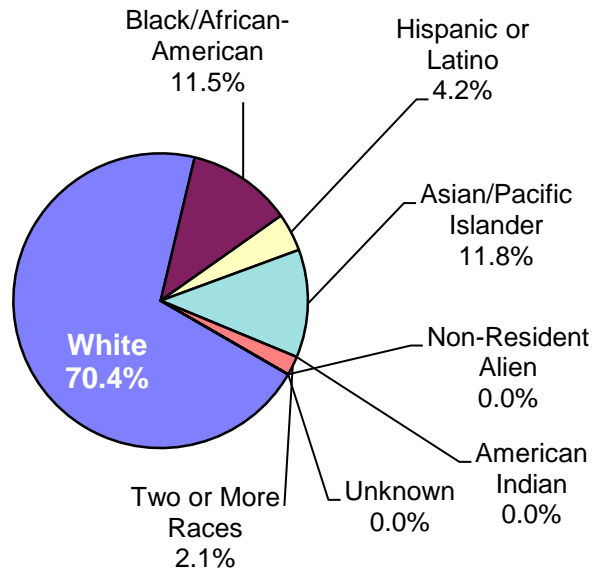

**Columbus State University**  
**Full-Time Instructional Faculty**  
**Fall 2016**

**Distribution by Ethnic Origin**

	<b>N</b>	<b>%</b>
White	202	70.4%
Black/African-American	33	11.5%
Hispanic or Latino	12	4.2%
Asian/Pacific Islander	34	11.8%
American Indian	0	0.0%
Two or More Races	6	2.1%
Non-Resident Alien	0	0.0%
Unknown	0	0.0%
<b>Total</b>	<b>287</b>	<b>100.0%</b>