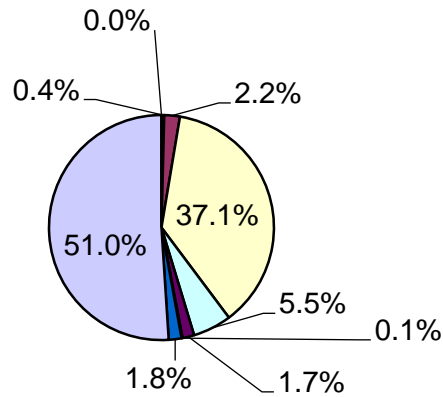

CSU Facts & Figures 2016: Enrollment by Race/Ethnicity

Fall 2016 Enrollment by Race/Ethnicity

- American Indian or Alaska Native
- Asian
- Black or African-American
- Hispanic or Latino
- International Student
- Native Hawaiian of Pacific Islander
- Two of More Races
- White
- Race and Ethnicity Unknown