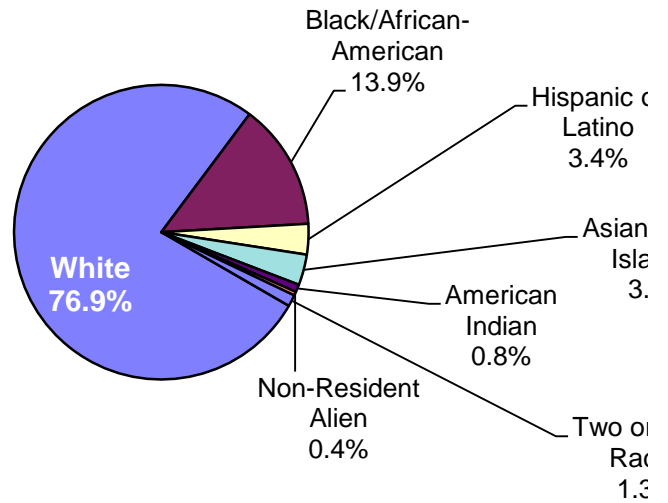

Columbus State University
Part-Time Instructional Faculty
Fall 2015
Distribution by Ethnic Origin

	N	%
White	183	76.9%
Black/African-American	33	13.9%
Hispanic or Latino	8	3.4%
Asian/Pacific Islander	8	3.4%
American Indian	2	0.8%
Non-Resident Alien	1	0.4%
Two or More Races	3	1.3%
Total	238	100.0%