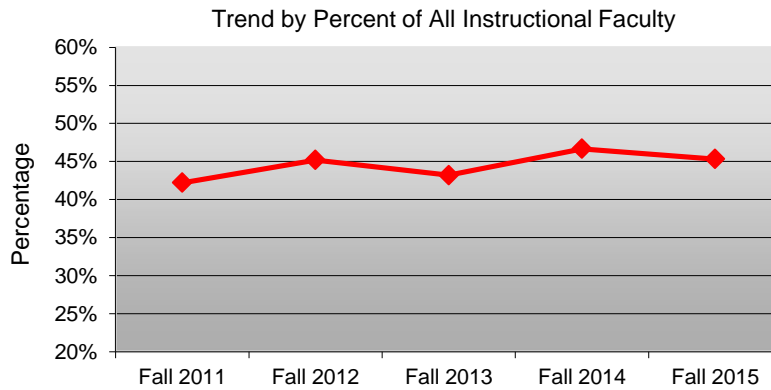

Columbus State University

Part-Time Faculty

2011 - 2015

Total Part-Time Faculty and Percent of All Instructional Faculty

	<u>Fall 2011</u>		<u>Fall 2012</u>		<u>Fall 2013</u>		<u>Fall 2014</u>		<u>Fall 2015</u>		<u>4-Year N</u> <u>Change</u>	<u>4-Year %</u> <u>Change</u>
	<u>N</u>	<u>% All</u> <u>Faculty</u>	<u>N</u>	<u>% All</u> <u>Faculty</u>	<u>N</u>	<u>% All</u> <u>Faculty</u>	<u>N</u>	<u>% All</u> <u>Faculty</u>	<u>N</u>	<u>% All</u> <u>Faculty</u>		
Total PT Faculty	198	42.2%	231	45.2%	216	43.2%	245	46.7%	238	45.3%	40	20.2%
Total FT Faculty	271		280		284		280		287			