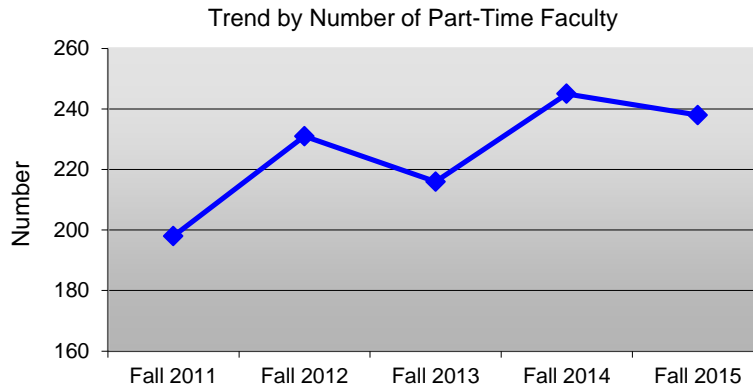

Columbus State University

Part-Time Faculty

2011 - 2015

Total Part-Time Faculty and Percent of All Instructional Faculty

	<u>Fall 2011</u>		<u>Fall 2012</u>		<u>Fall 2013</u>		<u>Fall 2014</u>		<u>Fall 2015</u>		<u>4-Year N</u> <u>Change</u>	<u>4-Year %</u> <u>Change</u>
	<u>N</u>	<u>% All</u> <u>Faculty</u>	<u>N</u>	<u>% All</u> <u>Faculty</u>	<u>N</u>	<u>% All</u> <u>Faculty</u>	<u>N</u>	<u>% All</u> <u>Faculty</u>	<u>N</u>	<u>% All</u> <u>Faculty</u>		
Total PT Faculty	198	42.2%	231	45.2%	216	43.2%	245	46.7%	238	45.3%	40	20.2%
Total FT Faculty	271		280		284		280		287			

Numbers are based on part-time faculty teaching at least one class during the fall semester.