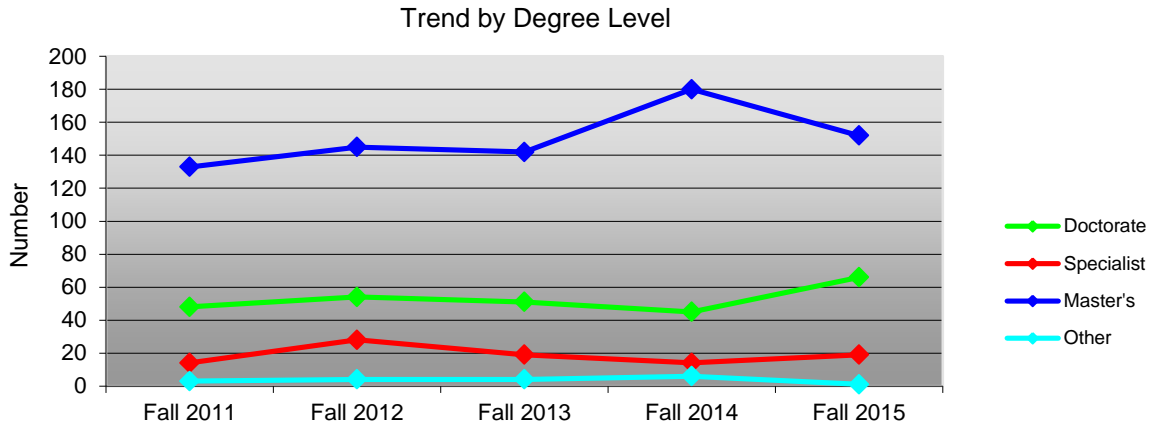

Columbus State University

Part-Time Faculty

2011 - 2015

By Degree Level and Percent of Total Part-Time Faculty

	Fall 2011		Fall 2012		Fall 2013		Fall 2014		Fall 2015		4-Year N Change	4-Year % Change
	% PT		% PT		% PT		% PT		% PT			
	N	Faculty	N	Faculty	N	Faculty	N	Faculty	N	Faculty		
Total PT Faculty	198		231		216		245		238		40	20.2%
Doctorate	48	24.2%	54	23.4%	51	23.6%	45	18.4%	66	27.7%	18	37.5%
Specialist	14	7.1%	28	12.1%	19	8.8%	14	5.7%	19	8.0%	5	35.7%
Master's	133	67.2%	145	62.8%	142	65.7%	180	73.5%	152	63.9%	19	14.3%
Other	3	1.5%	4	1.7%	4	1.9%	6	2.4%	1	0.4%	-2	-66.7%

Numbers are based on part-time faculty teaching at least one class during the fall semester.