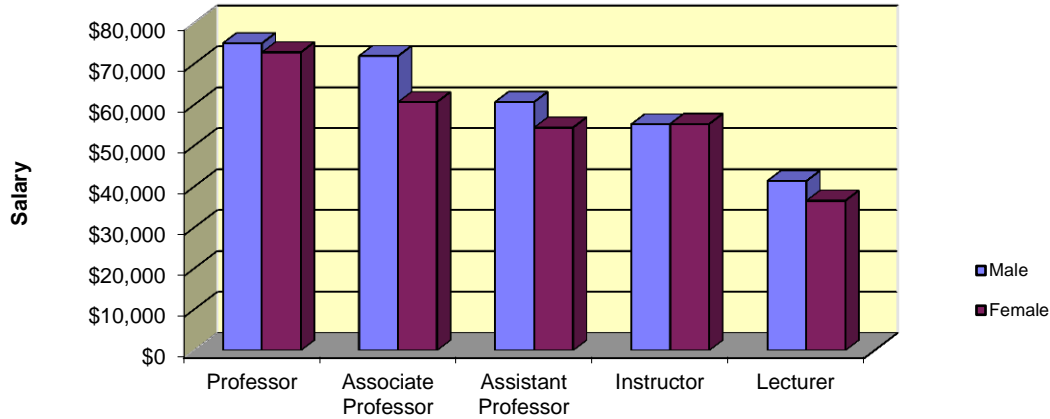

Columbus State University
Full-Time Instructional Faculty
Fall 2015

Average Salaries by Rank and Gender

Rank/Gender	N	Average Salary
Professor	72	\$74,464
Male	53	\$75,048
Female	19	\$72,836
Associate Professor	81	\$67,623
Male	50	\$71,933
Female	31	\$60,670
Assistant Professor	80	\$57,506
Male	39	\$60,708
Female	41	\$54,460
Instructor	12	\$55,318
Male	2	\$55,250
Female	10	\$55,332
Lecturer	42	\$39,113
Male	22	\$41,410
Female	20	\$36,586
Total FT Instructional Faculty	287	\$61,832
Male	166	\$66,044
Female	121	\$56,054

The number of instructional faculty does not include administrators, librarians and other professional staff with faculty status.

Twelve-month salaries were converted to ten-month equivalents.