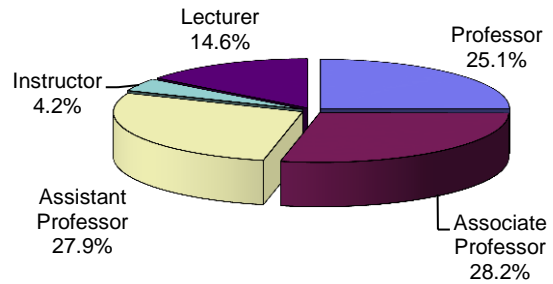

**Columbus State University**  
**Full-Time Instructional Faculty**  
**Fall 2015**

**Distribution by Rank**

	<b>N</b>	<b>%</b>
Professor	72	25.1%
Associate Professor	81	28.2%
Assistant Professor	80	27.9%
Instructor	12	4.2%
Lecturer	42	14.6%
<b>Total</b>	<b>287</b>	<b>100.0%</b>

The number of instructional faculty does not include administrators, librarians and other professional staff with faculty status.